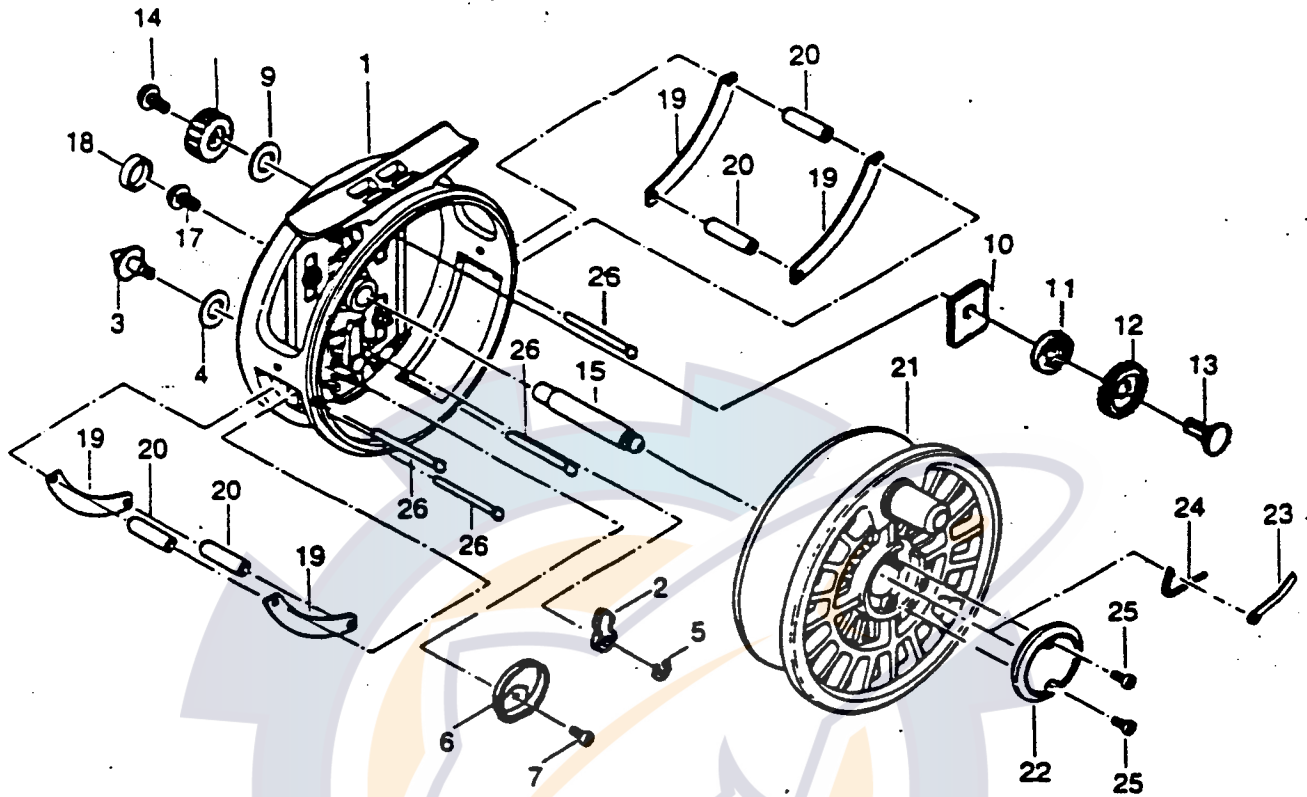

QUANTUM Q78

DISCONTINUED

Key No.	Part No.	Description	Price
1	KC001	BODY ASSY	8.19
2	JC003	CLICK PAWL	2.73
3	JC005	CLICK PAWL BUTTON	2.94
4	JC006	CLICK PAWL BUTTON W/S	1.49
5	JC034	'E' RETAINER	.93
6	JC007	CLICK PAWL SPRING	2.01
7	JC008	CLICK PAWL SPRING NUT	.93
8	JC050	DRAG KNOB	5.10
9	JC051	DRAG KNOB W/S	1.49
10	JC052	HOLDER W/S	.98
11	JC053	DRAG W/S	.82
12	JC054	DRAG GEAR	6.13
13	KC055	DRAG GEAR SCREW	1.13
14	JC056	DRAG KNOB SCREW	1.49
15	KC015	MAIN SHAFT	6.23
17	JC016	MAIN SHAFT SCREW	1.49
18	JC017	CAP	1.49
19	KC002	LINE GUARD	3.35
20	KC004	LINE ROLLER	.98
21	KC321	SPOOL ASSY	12.36
22	JC009	SPOOL COVER	2.01
23	JC022	SPOOL RETAINER	2.47
24	JC023	SPOOL RETAINER SPRING	.82
25	JC010	SPOOL COVER SCREW	1.49
26	JC011	LINE ROLLER PIN	1.49

Prices subject to change without notice. Prices do not include postage and handling. Some parts may not be available.

PLEASE ORDER BY PART NUMBER

Rev. 5/93

Zebco Division Brunswick Corporation, Box 270, Tulsa, OK 74101 USA 918-836-5581